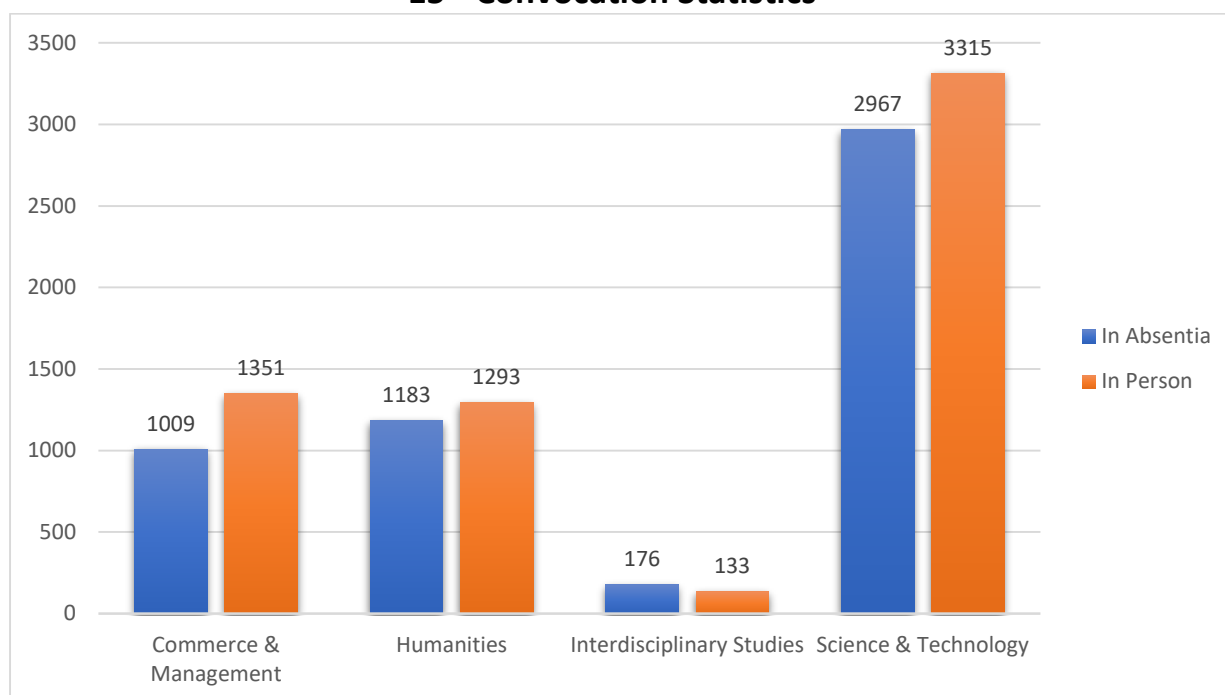

Punyashlok Ahilyadevi Holkar Solapur University 15th Convocation Statistics

Total Presentia / Absentia Students Count of All Faculties

Faculty Name	Count
In Absentia	5335
Commerce & Management	1009
Humanities	1183
Interdisciplinary Studies	176
Science & Technology	2967
In Person	6092
Commerce & Management	1351
Humanities	1293
Interdisciplinary Studies	133
Science & Technology	3315
Grand Total	11427