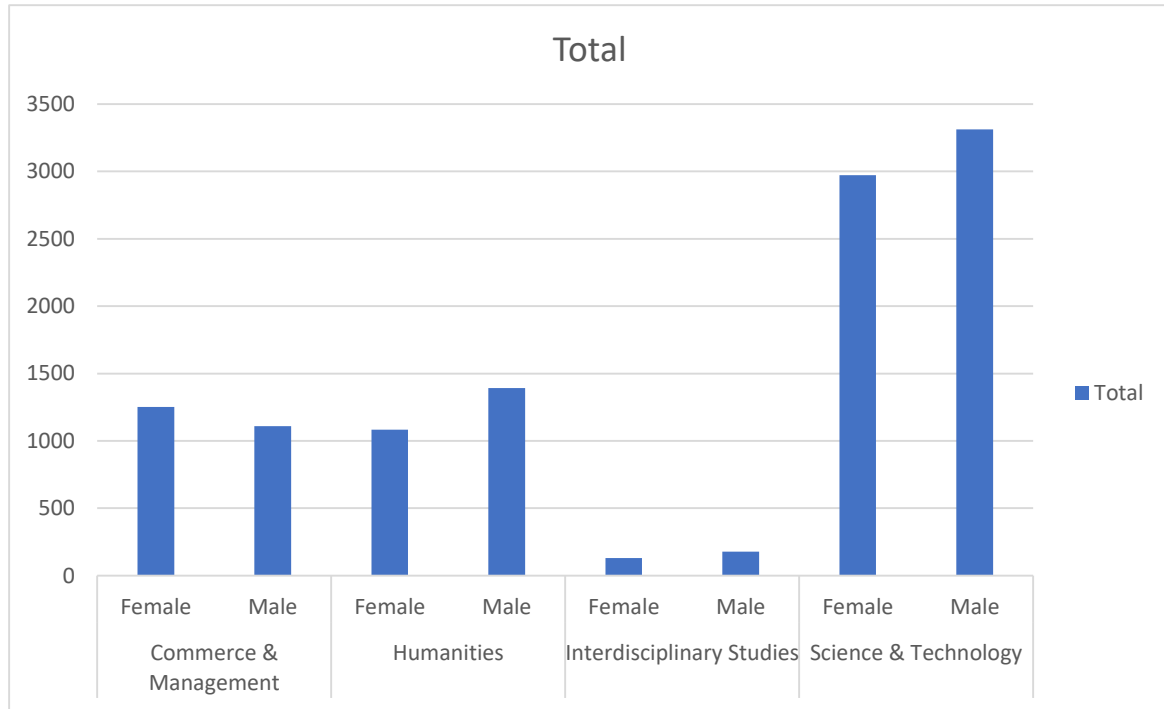

Punyashlok Ahilyadevi Holkar Solapur University
15th Convocation Statistics
Total Male / Female Students Count of All Faculties

Gender Wise	Count
Commerce & Management	2360
Female	1251
Male	1109
Humanities	2476
Female	1084
Male	1392
Interdisciplinary Studies	309
Female	131
Male	178
Science & Technology	6282
Female	2971
Male	3311
Grand Total	11427

Total Male / Female Students Count of All Faculties